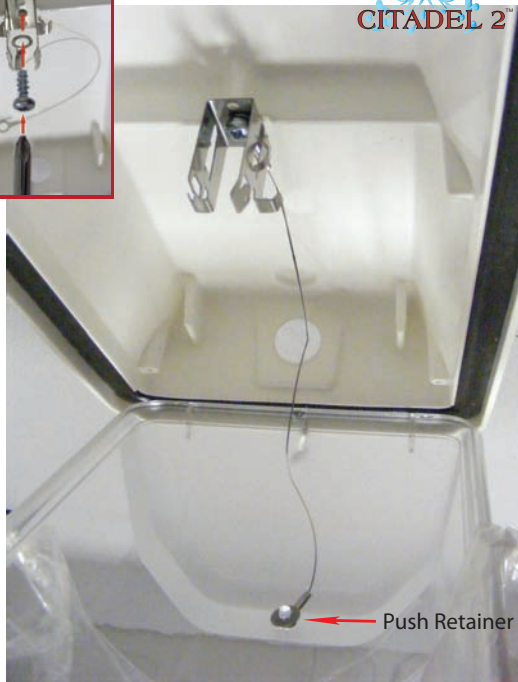

## LENS TETHERS:

- Citadel 2 LIRA Lens**
- 12" Stainless Steel Cable (2)
- Push Retainer (2)
- Packaged for 10 Units

- Citadel 4 Lens Tether**
- 8" Stainless Steel Cable (2)
- Push Retainers (2)
- Packaged for 10 Units