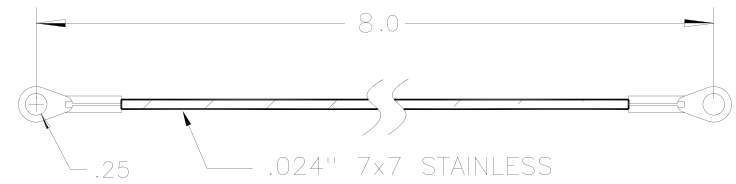

## LENS TETHERS:

- Citadel 2 LIRA Lens**
- 12" Stainless Steel Cable (2)
- Push Retainer (2)
- Packaged for 10 Units

- Citadel 4 Lens Tether**
- 8" Stainless Steel Cable (2)
- Push Retainers (2)
- Packaged for 10 Units