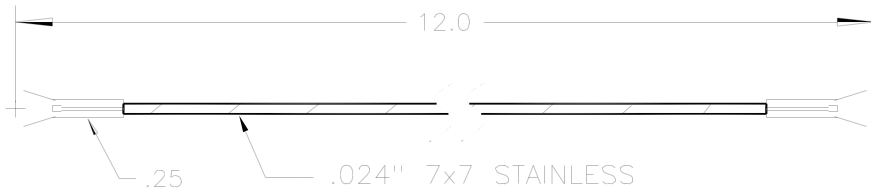

## LENS TETHERS:

- Citadel 2 LIRA Lens**
- 12" Stainless Steel Cable (2)
- Push Retainer (2)
- Packaged for 10 Units

- Citadel 4 Lens Tether**
- 8" Stainless Steel Cable (2)
- Push Retainers (2)
- Packaged for 10 Units