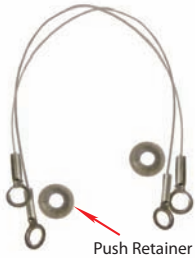

# CITADEL TETHERS:

## LENS TETHERS:

- Citadel 2 LIRA Lens**
- 12" Stainless Steel Cable (2)
- Push Retainer (2)
- Packaged for 10 Units

- Citadel 4 Lens Tether**
- 8" Stainless Steel Cable (2)
- Push Retainers (2)
- Packaged for 10 Units

## GEARTRAY TETHERS:

- Citadel 4 Geartray**
- 12" Stainless Steel Cable
- Packaged for 10 Units

**CITADEL Tethers**

**SLP Lighting**

1400 South Old Highway 141, Fenton, MO 63026 USA  
Tel. 636-600-4084 - Fax 636-600-4108