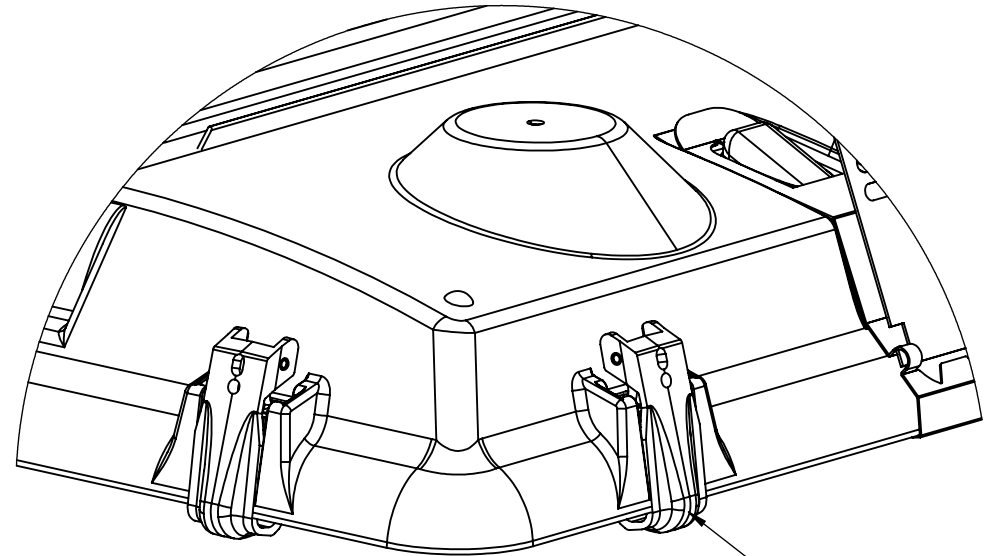

# 316 SS LATCH CT4i-LATCHW

Opened

Closed

Tamper Proof Screw

Captive

The latches com fully assembled. Simply press the base into the latch pocket, and guide the captive base over the edge of the housing.

Captive Base