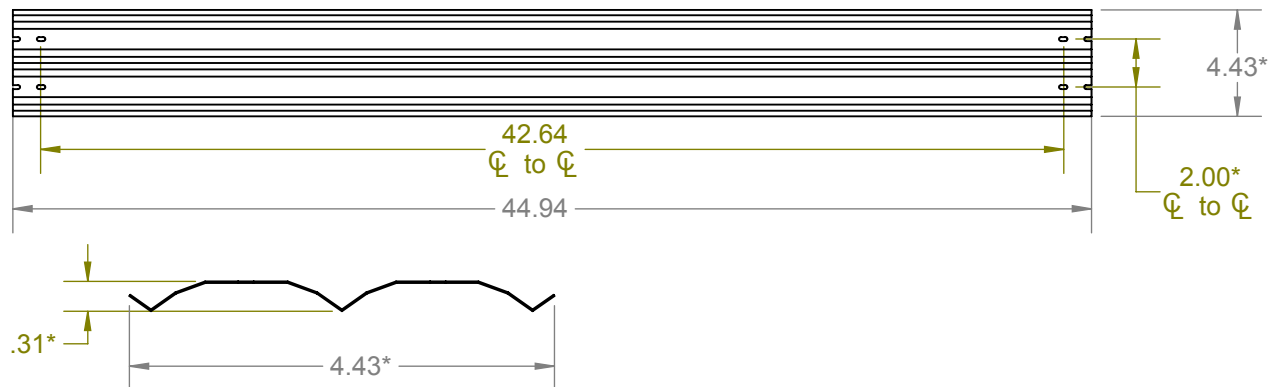

CT4-RF-6L-U

Note: * Dimensions subject to spring back of material.

Citadel 4i

Reflectors