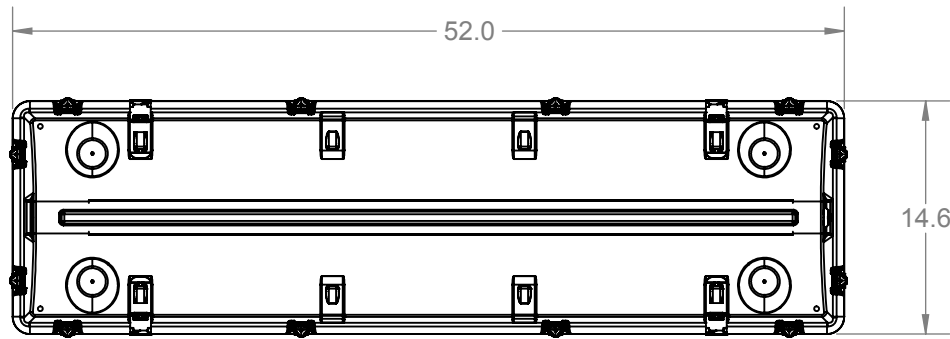

LINE DRAWINGS