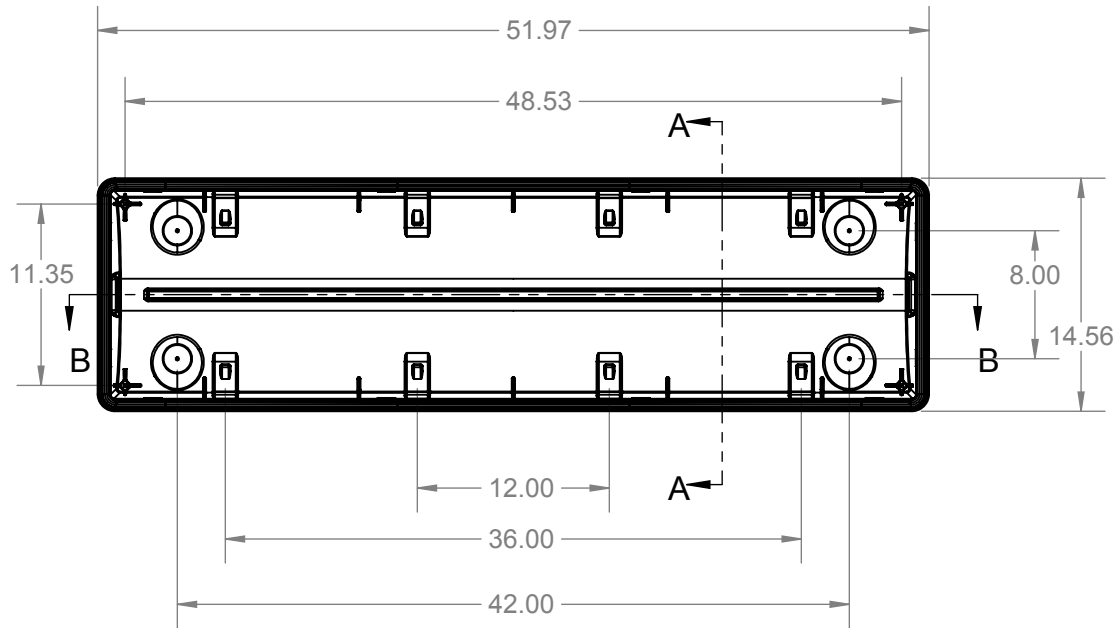

HOUSING

CT4i-HV5-BR (w/ BR option)

CT4i-HV5 (w/o BR option)