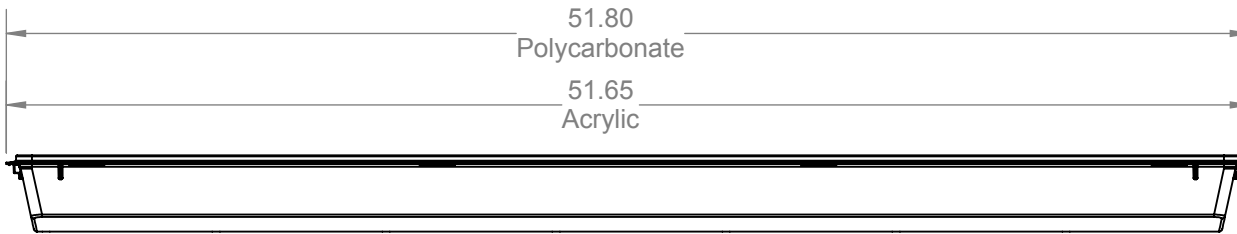

LENS AND DIFFUSERS

CT4-DP

CT4-DIRA

CT4-DIRA-FR50