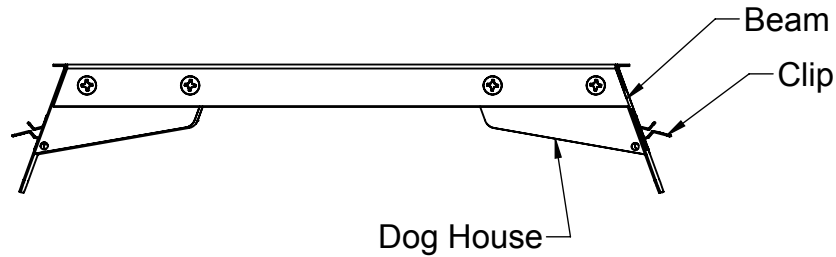

MOUNTING BEAM & V-HOOK

MOUNTING BEAM

- ☐ CT4i-MB-SS
- ☐ CT4i-MB-ZP

SS: 316 SS
ZP: Zinc Plated HSA

Mounting Beam Clip is 316 SS for both options.