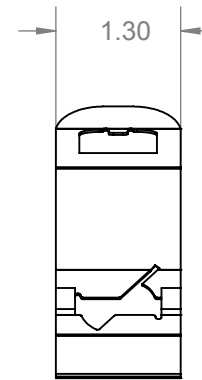

## MOUNTING STRAP

- CT4i-MS-SS
- CT4i-MS-ZP

Operator

Base

Citadel 4i  
Mounting Strap

1400 South Old Highway 141  
Fenton, MO. 63026  
PH (636) 600-4084 FX (636) 600-4108  
www.SLPlighting.com