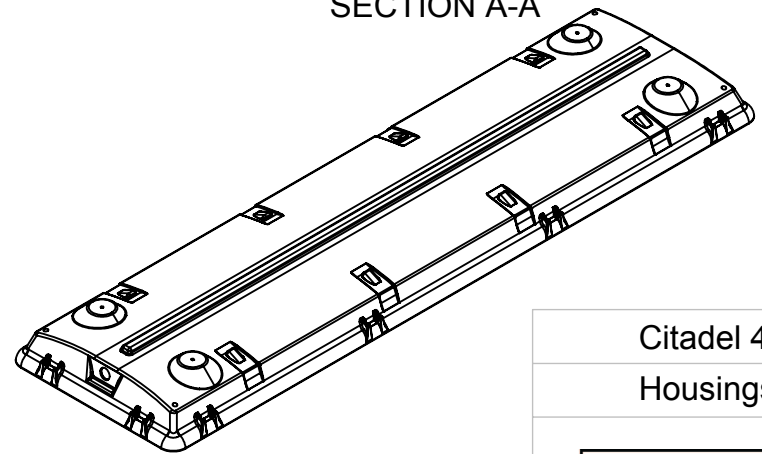

SECTION A-A

Citadel 4i

Housings