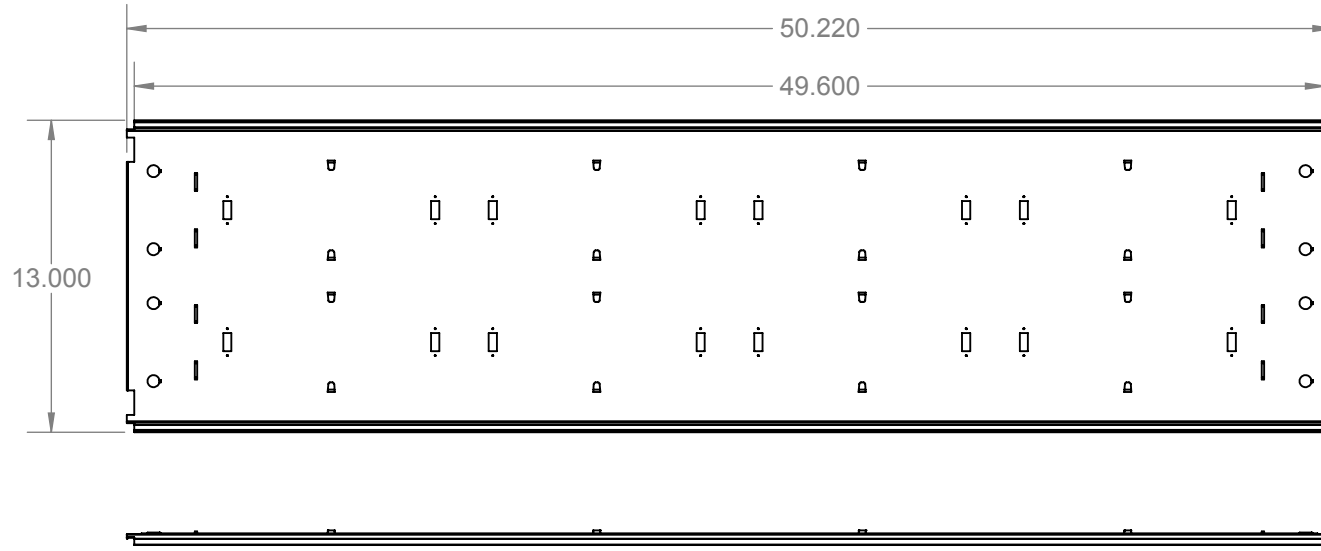

# **BOARD TRAYS**

**.020-.028 Precoat CRS**

**PART NUMBER**  
CT4-LED-BT1-4R090  
CT4-LED-BT1-4R120

**Material: 0.020" - 0.028" Precoat CRS**

Citadel 4i

BT1 Board Trays

1400 South Old Highway 141  
Fenton, MO. 63026  
PH (636) 600-4084 FX (636) 600-4108  
www.SLPlighting.com