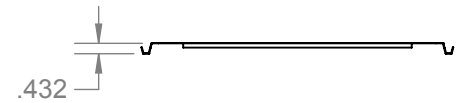

BOARD TRAYS

.020-.028 Precoat CRS

PART NUMBER
CT4-LED-BT1-4R090
CT4-LED-BT1-4R120

Material: 0.020" - 0.028" Precoat CRS

Citadel 4i

BT1 Board Trays

1400 South Old Highway 141
Fenton, MO. 63026
PH (636) 600-4084 FX (636) 600-4108
www.SLPlighting.com