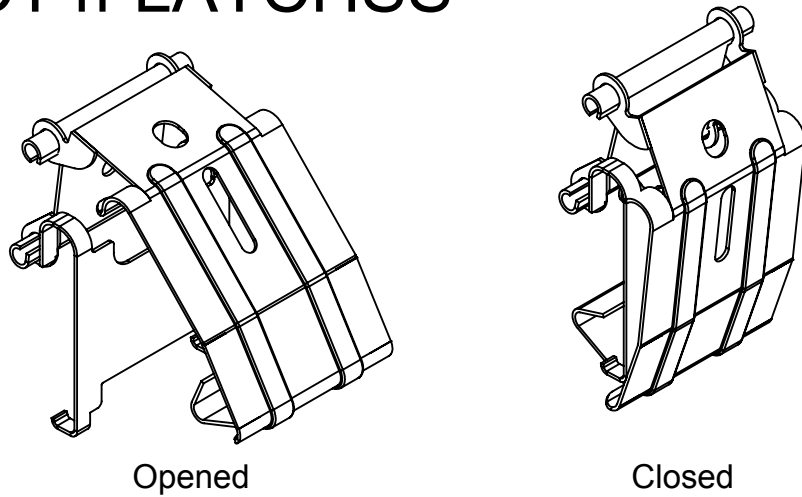

316 SS LATCH CT4i-LATCHSS