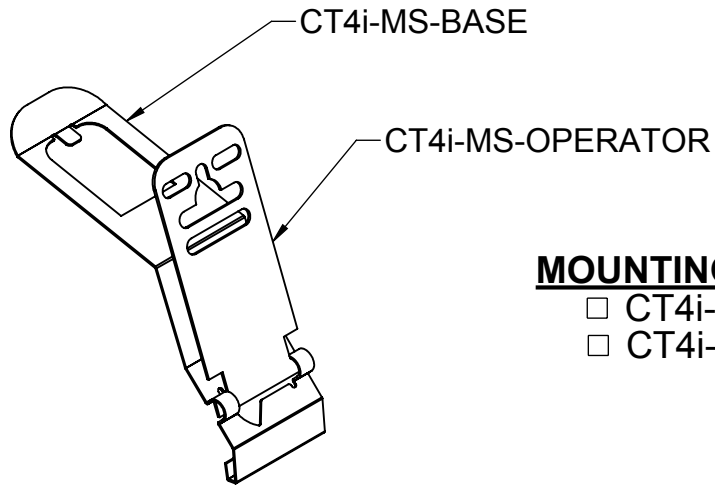

Mounting Strap

CT4i-MS-SS (316 SS)

CT4i-MS-ZP (zinc plated hsa)

MOUNTING STRAP

- ☐ CT4i-MS-SS
- ☐ CT4i-MS-ZP