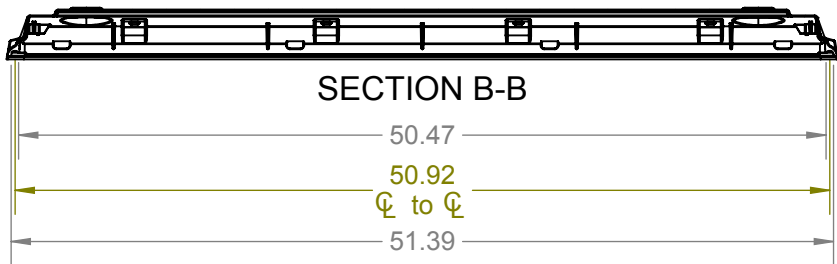

Citadel 4i

Housings