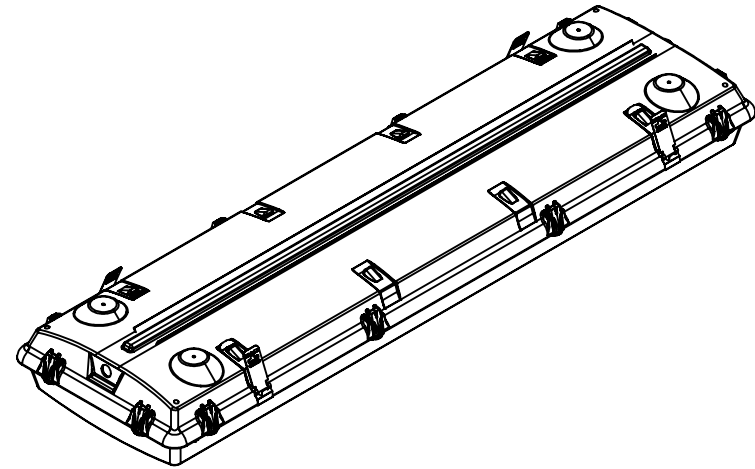

LINE DRAWINGS