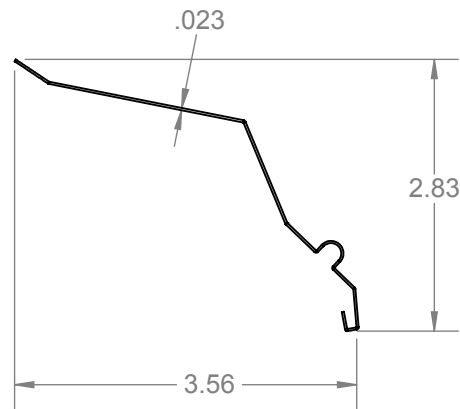

Mounting Strap

CT4i-MS-SS (316 SS)

CT4i-MS-ZP (zinc plated hsa)

MOUNTING STRAP

- ☐ CT4i-MS-SS
- ☐ CT4i-MS-ZP

Base

Citadel 4i
Mounting Strap

1400 South Old Highway 141
Fenton, MO. 63026
PH (636) 600-4084 FX (636) 600-4108
www.SLPlighting.com