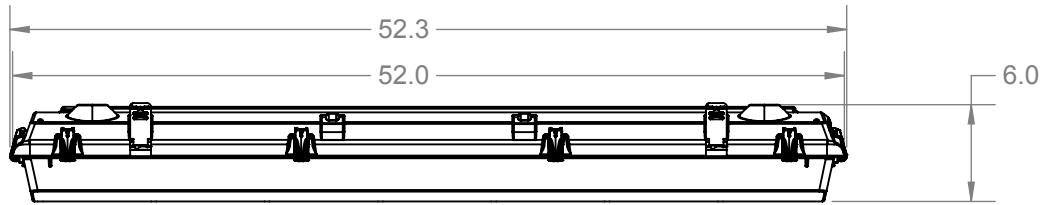

LINE DRAWINGS