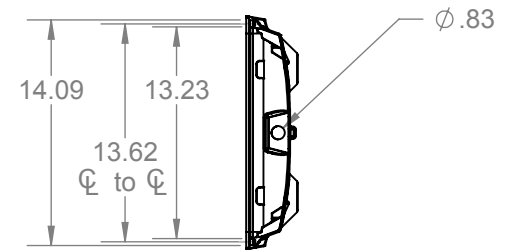

HOUSING

CT4i-HV5-BR (w/ BR option)

CT4i-HV5 (w/o BR option)