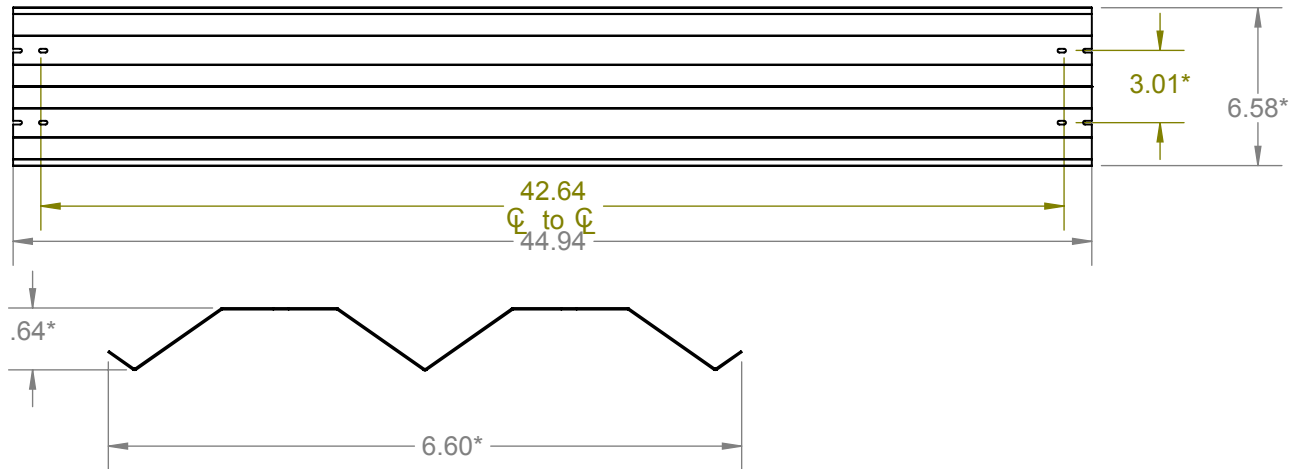

Reflectors

CT4-RF-4L-U (receive 2)

CT4-RF-6L-U (receive 3)

Material: 016 Specular Aluminum

CT4-RF-4L-U