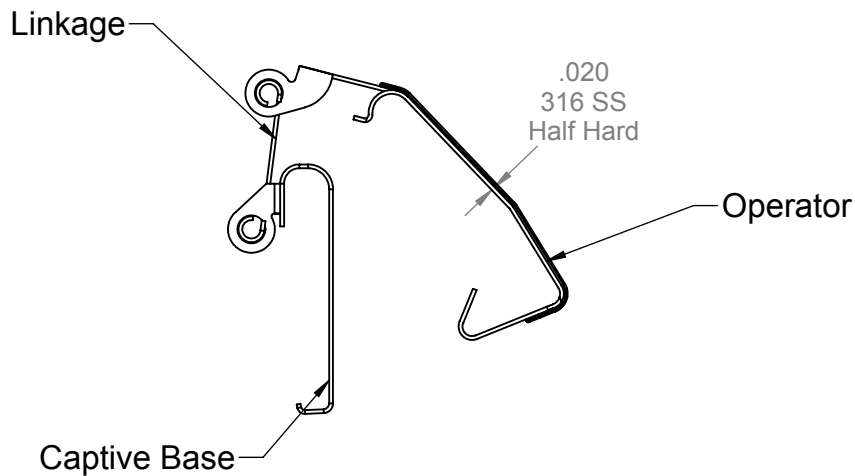

316 SS LATCH CT4i-LATCHSS