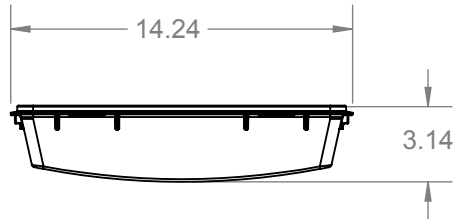

LENS AND DIFFUSERS

CT4-DP

CT4-DIRA

CT4-DIRA-FR50