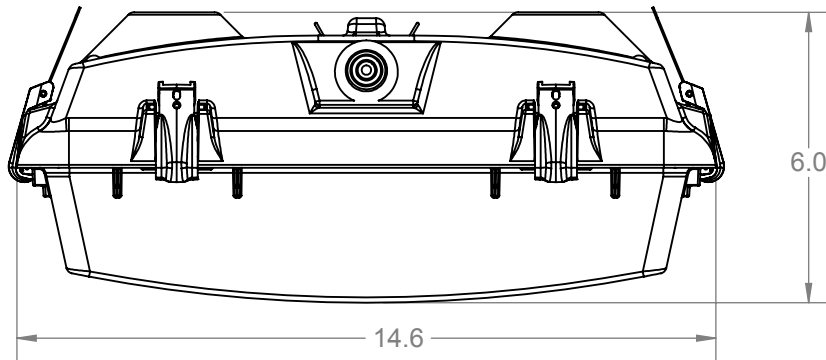

LINE DRAWINGS