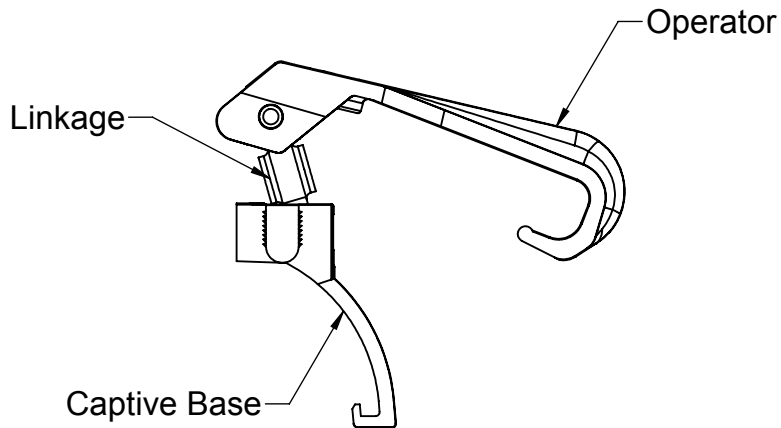

# 316 SS LATCH CT4i-LATCHW

Opened

Closed

Tamper Proof Screw

Captive

The latches com fully assembled. Simply press the base into the latch pocket, and guide the captive base over the edge of the housing.

Captive Base