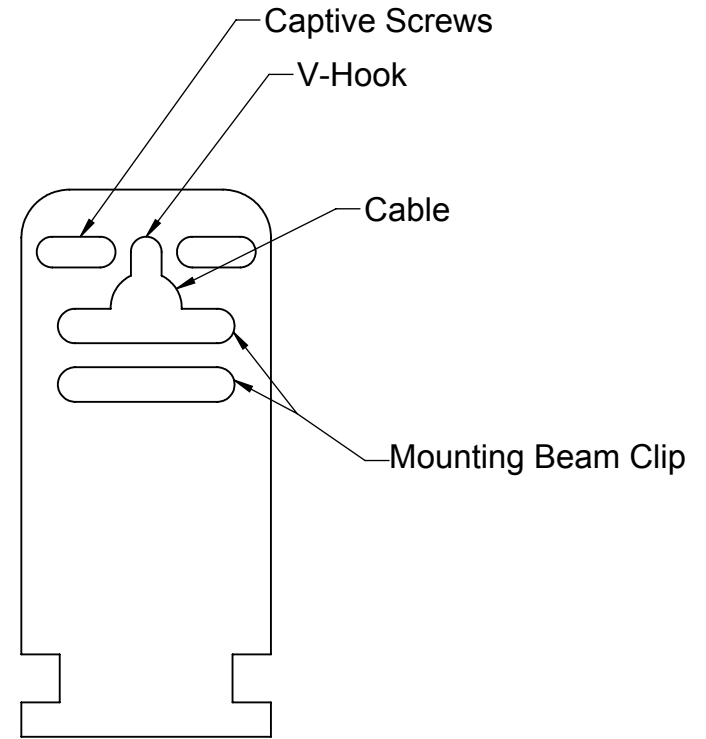

Mounting Strap

CT4i-MS-SS (316 SS)

CT4i-MS-ZP (zinc plated hsa)

MOUNTING STRAP

- ☐ CT4i-MS-SS
- ☐ CT4i-MS-ZP

Operator

Citadel 4i
Mounting Strap

1400 South Old Highway 141
Fenton, MO. 63026
PH (636) 600-4084 FX (636) 600-4108
www.SLPlighting.com