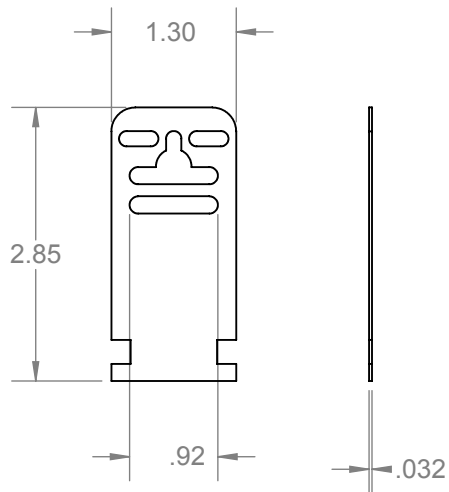

Mounting Strap

CT4i-MS-SS (316 SS)

CT4i-MS-ZP (zinc plated hsa)

MOUNTING STRAP

- ☐ CT4i-MS-SS
- ☐ CT4i-MS-ZP

Operator

Citadel 4i
Mounting Strap

1400 South Old Highway 141
Fenton, MO. 63026
PH (636) 600-4084 FX (636) 600-4108
www.SLPlighting.com