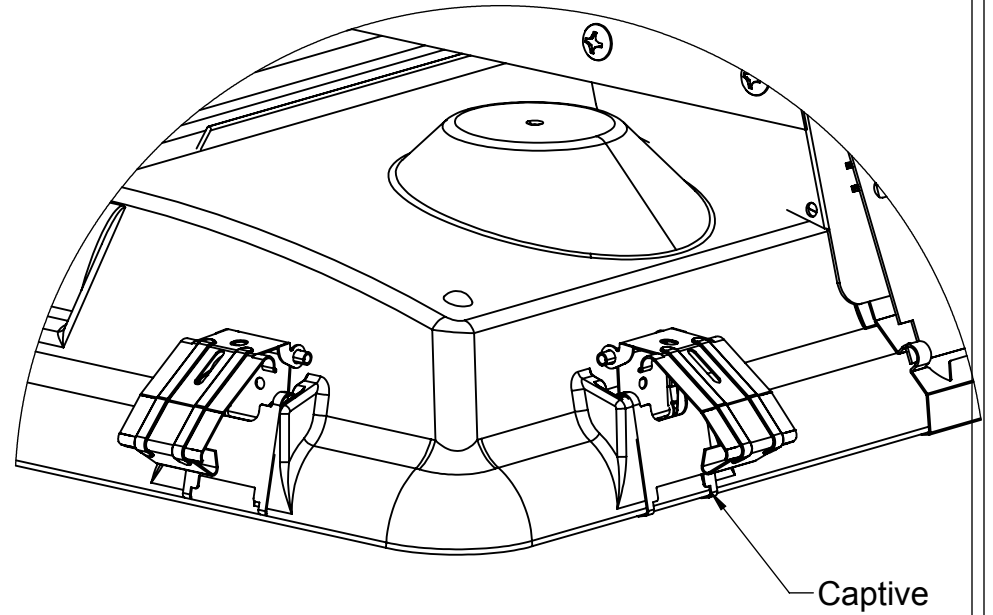

316 SS LATCH CT4i-LATCHSS