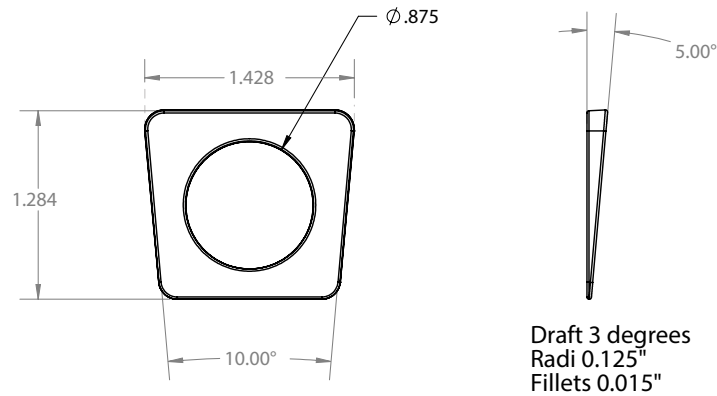

CT-DA5

Gasket - Install on the outside of the housing

Shim - Install on the inside of the housing

*Ordered in bags of 100

CITADEL DA5

SLP Lighting

1400 South Old Highway 141, Fenton, MO 63026 USA
Tel. 636-600-4084 - Fax 636-600-4108