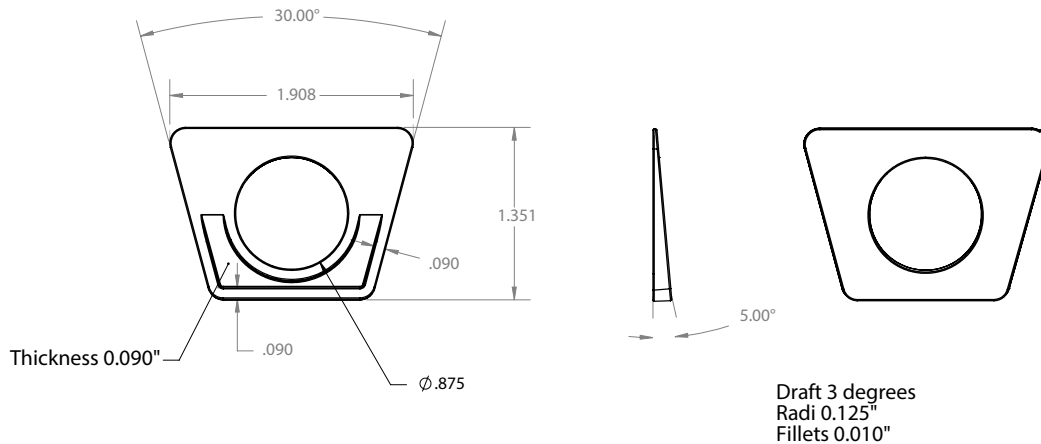

CT-DA5

Gasket - Install on the outside of the housing

Shim - Install on the inside of the housing

*Ordered in bags of 100

CITADEL DA5

SLP Lighting

1400 South Old Highway 141, Fenton, MO 63026 USA
Tel. 636-600-4084 - Fax 636-600-4108