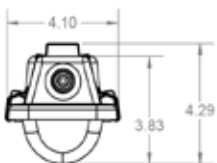

**CERTIFICATIONS:**

IP65

IP66

IP67

RoHS

Learn about SLP Certifications at:  
[www.splighting.com/SLP/certificatedefinitions.html](http://www.splighting.com/SLP/certificatedefinitions.html)

**DIMENSIONS:**

All dimensions are shown in inches unless otherwise noted.