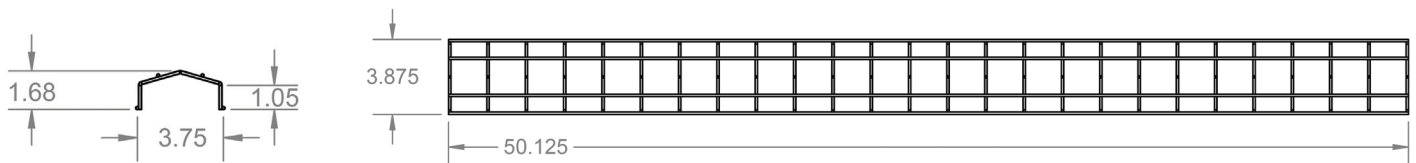

VALUE SERIES OPEN BOTTOM

Wireguard Protection for UVC Solutions

The CITADEL™ Value Series Utilizes the 5VA Polycarbonate Housing, Cost Effective Universal Boardtray and Wireguard to Create a Quick and Easy open bottom unit with Wireguard Protection for UVC Solutions.

* UVC LED Engine, Ballast and Lamps by Others

*Custom Boardtray Geartray may be required.

- 5VA (F1) Polycarbonate Housing
- Steel wireguard post painted powder coat
- Wireguard sits tight inside the housing channel
- White POM Clips Easy to attach the Wireguard to the housing