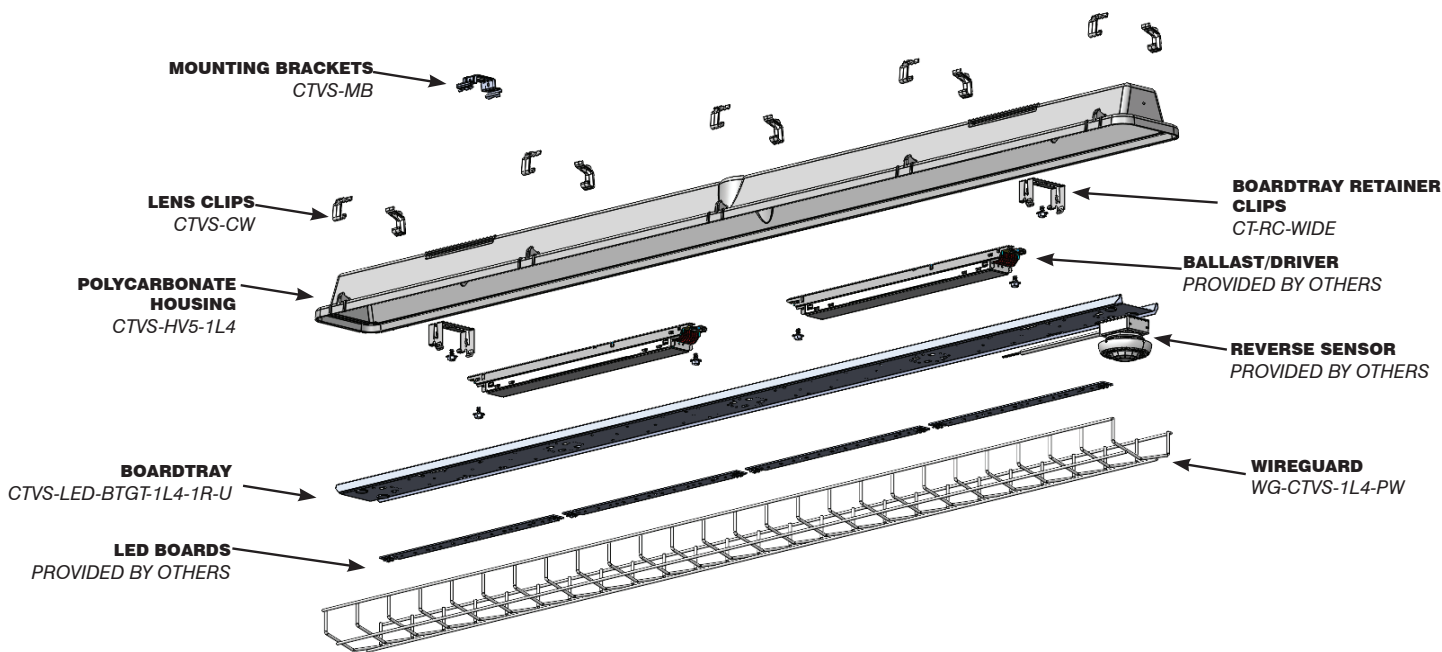

* UVC LED Engine, Ballast and Lamps by Others

*Custom Boardtray Geartray may be required.

- 5VA (F1) Polycarbonate Housing
- Steel wireguard post painted powder coat
- Wireguard sits tight inside the housing channel
- White POM Clips Easy to attach the Wireguard to the housing

APPLICATIONS:

- Open Areas Where UVC Light is Needed
- Target High Touch Areas
- Bathrooms
- Kitchens

CERTIFICATIONS

- RoHS
- Made in USA

FEATURES & BENEFITS:

- One Piece White Steel Tray for LED Boards or Tubes
- Works for T5 and T8 Bi-Pin Lamps
- Custom Trays Available Upon Request
- Tray Securely Snaps Into Stainless Steel Retainer Clips that are Installed in the Housing
- Integral Hanger Hook Allows Suspension Of The Tray During Maintenance & Installation
- Nylon Safety Straps Attach The Tray And Retainer Clips For Safety And Easy Maintenance
- Drivers Mounted Directly to the Backside of the Housing, Custom Attachment May be Required.
- Will Not Support Fungal Growth
- Quick Easy Installation
- Fixture can be mounted in various ways direct to the ceiling, pendant (single or dual point), or by Gripple® cable or chain with Bail.

Product offering and specifications subject to change without notice.

VALUE SERIES OPEN BOTTOM

Wireguard Protection for UVC Solutions

ASSEMBLY GUIDE:

	STANDARD MATERIAL	PIECES REQUIRED PER ASSEMBLY	AVAILABLE OPTIONS
HOUSING	UL RATED: 5VA(f1) POLYCARBONATE	1	
WIREGUARD		1	
BOARDTRAY/GEARTRAY	SHEET METAL CRS: MIN 87% REFLECTANCE	1	CUSTOM TRAY
GEARTRAY RETAINER CLIPS	316 STAINLESS STEEL	2	
UNIVERSAL GEARTRAY SCREW *CT-SCRW-UGT		4 (2 FOR RETAINER CLIPS 2 PER DRIVER)	
GEARTRAY SAFETY TETHER	STAINLESS STEEL	2	
LENS CLIPS	POM WHITE	10	
ENDPLUG		1	
MOUNTING BRACKET	316 STAINLESS STEEL	2	CT2-1L4 MOUNTING BRACKET MCH OPTION FOR PENDANT ROD