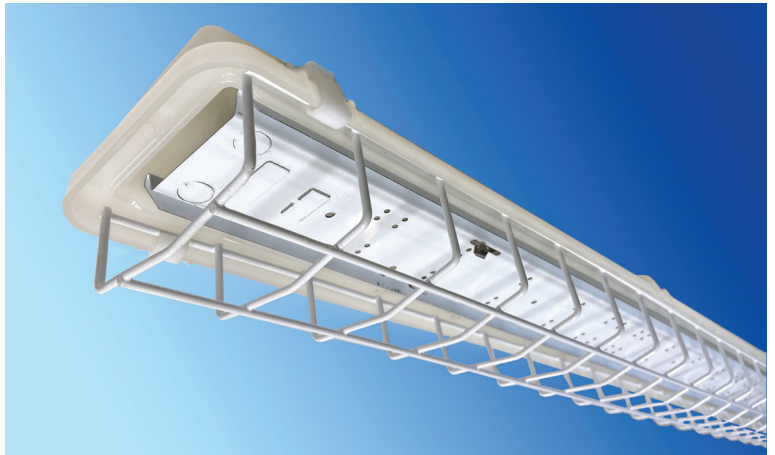

VALUE SERIES OPEN BOTTOM

Wireguard Protection for UVC Solutions

The CITADEL™ Value Series Utilizes the 5VA Polycarbonate Housing, Cost Effective Universal Boardtray and Wireguard to Create a Quick and Easy open bottom unit with Wireguard Protection for UVC Solutions.

* UVC LED Engine, Ballast and Lamps by Others

*Custom Boardtray Geartray may be required.

- 5VA (F1) Polycarbonate Housing
- Steel wireguard post painted powder coat
- Wireguard sits tight inside the housing channel
- White POM Clips Easy to attach the Wireguard to the housing

APPLICATIONS:

- Open Areas Where UVC Light is Needed
- Target High Touch Areas
- Bathrooms
- Kitchens

CERTIFICATIONS

- RoHS
- Made in USA

FEATURES & BENEFITS:

- One Piece White Steel Tray for LED Boards or Tubes
- Works for T5 and T8 Bi-Pin Lamps
- Custom Trays Available Upon Request
- Tray Securely Snaps Into Stainless Steel Retainer Clips that are Installed in the Housing
- Integral Hanger Hook Allows Suspension Of The Tray During Maintenance & Installation
- Nylon Safety Straps Attach The Tray And Retainer Clips For Safety And Easy Maintenance
- Drivers Mounted Directly to the Backside of the Housing, Custom Attachment May be Required.
- Will Not Support Fungal Growth
- Quick Easy Installation
- Fixture can be mounted in various ways direct to the ceiling, pendant (single or dual point), or by Gripple® cable or chain with Bail.