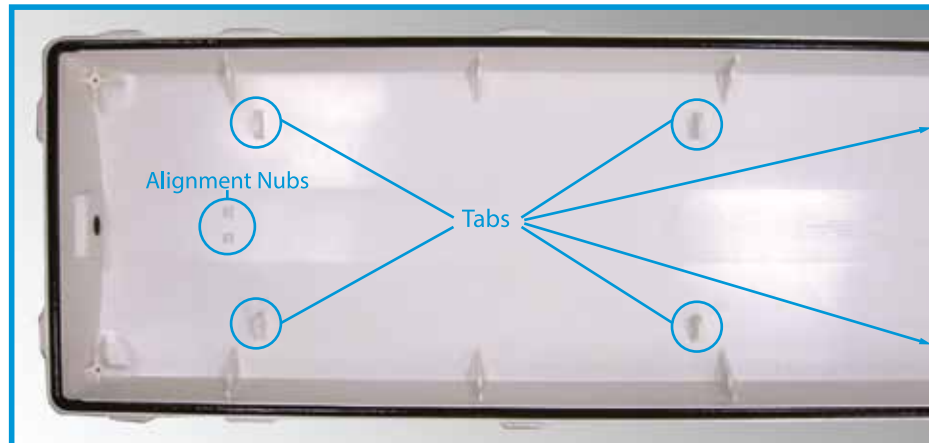

## New Improved Citadel 4 Housing:

*Tabs for CT4-2XDAR!*

SLP will only offer the following housing for Citadel 4

### ○ CT4-HV5-2H

Includes  
6 tabs inside the housing  
for installation of the 2XDAR.

Alignment nubs at each end keep  
the 2XDAR centered

No New Part Number