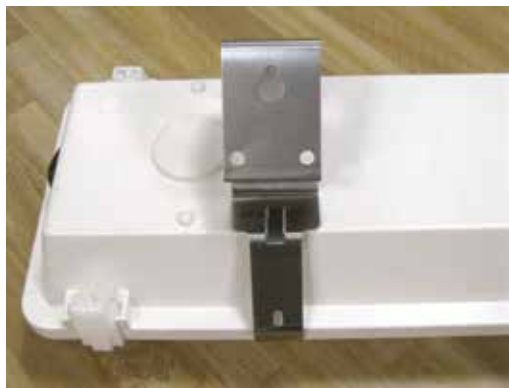

## ○ CT2-MB-2L45-2 (Pack of 2)

This new Mounting Bracket for the Citadel 2 mounts the fixture at a 45 Degree angle away from the wall.

### New 45 Degree Mounting Bracket:

*New Mounting Bracket Option!*

Installation is the same as the regular mounting bracket. Attach two brackets to wall or ceiling and simply snap the Citadel 2 Fixture into place.