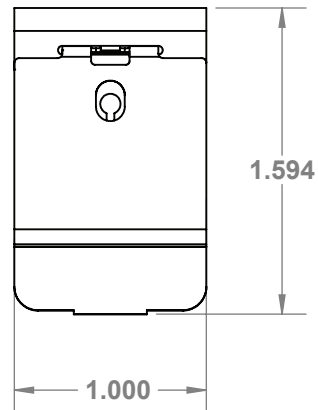

LATCH INSTALLATION

CT4-LATCHSS (.020" 316 SS)

Citadel 4

Latch Installation

Page 1 of 1

1400 South Old Highway 141
Fenton, MO. 63026
PH (636) 600-4084 FX (636) 600-4108
www.SLPlighting.com