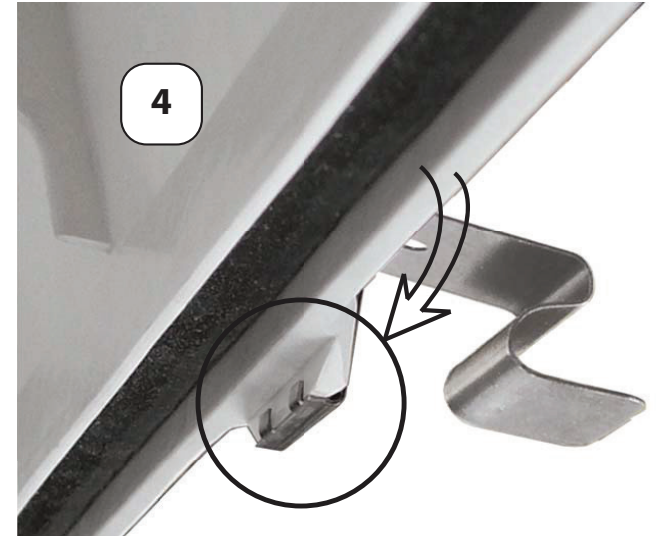

LATCH INSTALLATION

CT4-LATCHSS (.020" 316 SS)

Citadel 4

Latch Installation

Page 1 of 1

1400 South Old Highway 141
Fenton, MO. 63026
PH (636) 600-4084 FX (636) 600-4108
www.SLPlighting.com