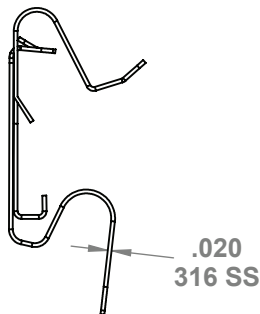

LATCH INSTALLATION

CT4-LATCHSS (.020" 316 SS)

Citadel 4

Latch Installation

Page 1 of 1

1400 South Old Highway 141
Fenton, MO. 63026
PH (636) 600-4084 FX (636) 600-4108
www.SLPlighting.com