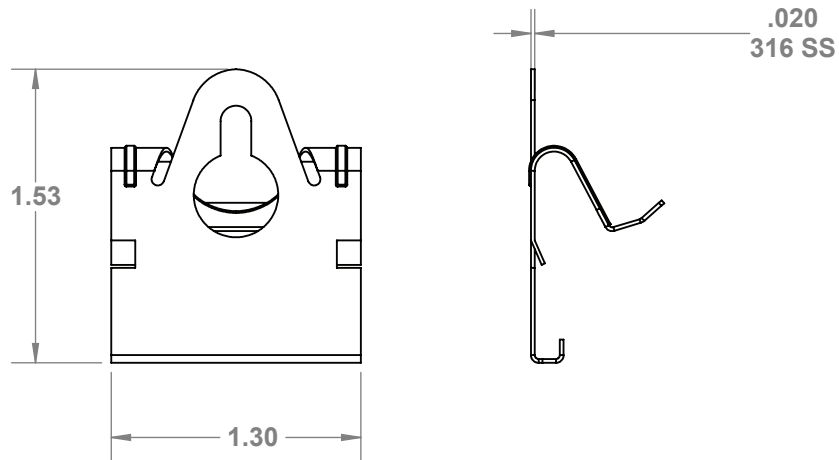

Hanger Bracket Installation

CT4-MB (.020" 316 SS)

Citadel 4
Hanger Bracket Install

Page 1 of 1

1400 South Old Highway 141
Fenton, MO. 63026
PH (636) 600-4084 FX (636) 600-4108
www.SLPlighting.com