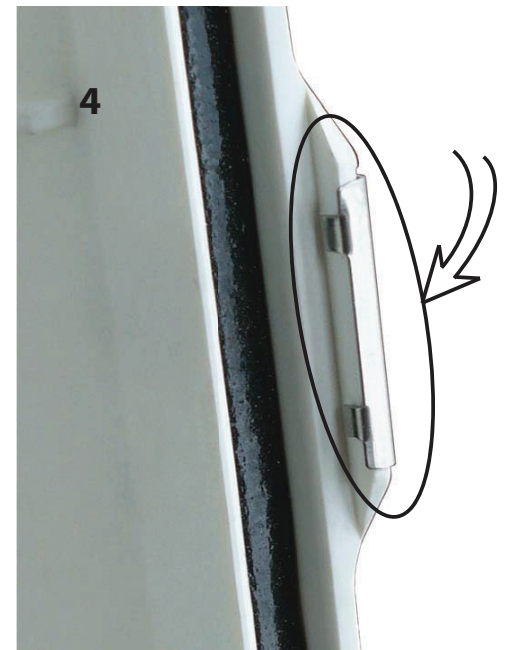

Hanger Bracket Installation

CT4-MB (.020" 316 SS)

Citadel 4
Hanger Bracket Install

Page 1 of 1

1400 South Old Highway 141
Fenton, MO. 63026
PH (636) 600-4084 FX (636) 600-4108
www.SLPlighting.com