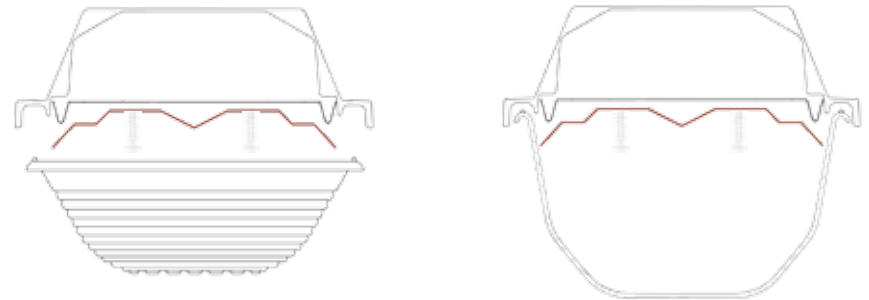

CITADEL 2 REFLECTOR INSTALLATION:

Attach the reflectors directly to the geartray.

Basic Reflector is compatible with both the DIRA and LIRA Lens

Wide Distribution Reflector is compatible with the LIRA Lens