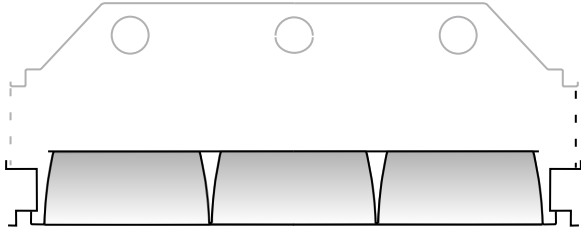

## DIFFERENT CELL CONFIGURATIONS FOR DIFFERENT LIGHTING REQUIREMENTS

RFK3 is a series of highly versatile nominal 3" deep parabolic aluminum retrofit kits. These assemblies are designed to be installed between an existing luminaire and the inverted tee bar ceiling system. The wide variety of cell configurations that are available assure the optimum blade spacing, cut-off and efficiency for each application. RFK3 raises the fixture 2.58" up into the plenum area.

<b>RFK3</b> RETROFIT FRAME	NUMBER OF CELLS	CELL CONFIGURATION	<b>2 X 4</b> 23-3/4" X 47-3/4" 603 X 1213MM 5 PCS/CTN
LI SEMI-SPECULAR	18	3X6	RFK3-24-18-LC-SL
LI SEMI-SPECULAR	24	3X8	*RFK3-24-24-LC-SL
LI SEMI-SPECULAR	32	4X8	*RFK3-24-32-LC-SL
			<b>2 X 2</b> 23-3/4" X 23-3/4" 603 X 603 10 PCS/CTN
LI SEMI-SPECULAR	9	3X3	RFK3-22-9-LC-SL
LI SEMI-SPECULAR	16	4X4	*RFK3-22-16-LC-SL