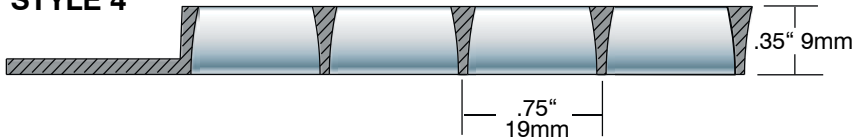

PARASQUARE® 5

HIGH EFFICIENCY CONTROLLED GLARE LOUVER

P5® is the low brightness louver of choice when energy budgeting is critical and controlled luminance is required. The 3/4" x 3/4" x 3/8" (19 x 19 x 9mm) flat back louver design affords efficiencies equal to those of lenses while maintaining 99% of it's distribution in the 0-60 degree zone. SLP's P5® is available in molded metric panel sizes*: available on special order, ceiling size 2' x 4' and two flanged sizes. Custom sizes are available. Call for details.

CEILING STYLE

3/4" X 3/4" X 3/8" 19 x 19 x 9mm

Metric Louver Size: 595 x 1195mm 620 x 1245mm

STYLE 1

FIXTURE STYLE

3/4" X 3/4" X 3/8" 19 x 19 x 9mm

SLP's P5® is available in two flanged sizes that will fit many fixtures without any cutting or modification. Special sizes and fabrication are available. Call for details.

STYLE 4

Product offering and specifications subject to change without notice.

PARASQUARE® 5**HIGH EFFICIENCY CONTROLLED GLARE LOUVER**

P5® - STYLE 1 CEILING STYLE	2 X 4 23-11/16" X 47-11/16" 603 X 1213mm 15 PCS/CTN 41 LBS / 19kg	2 X 2 23-11/16" X 23-3/4" 603 x 603mm 30 PCS/CTN: 41 LBS / 19kg	1 X 4 11-3/4" X 47-11/16" 298 x 1213mm 30 PCS/CTN: 49 LBS / 19kg
STYRENE			
SPECULAR SILVER	P5-24-1	P5-22-1	P5-14-1
SILVER PERMALUX	P5-24-1-P	P5-22-1-P	P5-14-1-P
ALUMA-LUX	P5-24-1-AL	P5-22-1-AL	P5-14-1-AL
SPECULAR GOLD	P5-24-1-G	P5-22-1-G	P5-14-1-G
ACRYLIC	15 PCS/CTN 41 LBS / 19kg	30 PCS/CTN: 41 LBS / 19kg	30 PCS/CTN: 49 LBS / 19kg
SPECULAR SILVER	P5-A-24-1	P5-A-22-1	P5-A-14-1
SILVER PERMALUX	P5-A-24-1-P	P5-A-22-1-P	P5-A-14-1-P
ALUMA-LUX	P5-A-24-1-AL	P5-A-22-1-AL	P5-A-14-1-AL
SPECULAR GOLD	P5-A-24-1-G	P5-A-22-1-G	P5-A-14-1-G

*P5® - METRIC CEILING STYLE	595 x 1195 OA: 23-7/16" X 47-1/16" 15 PCS/CTN 45 LBS / 20kg
STYRENE	
SPECULAR SILVER	*P5-M5
SILVER PERMALUX	*P5-M5-P
ALUMA-LUX	*P5-M5-AL
SPECULAR GOLD	*P5-M5-G

*This product is MADE TO ORDER. Please call SLP for details on availability