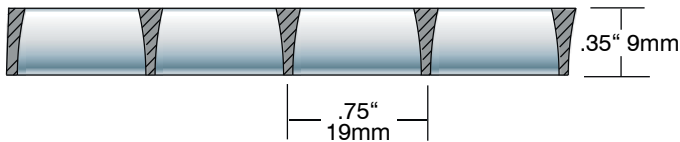

PARASQUARE® 5

HIGH EFFICIENCY CONTROLLED GLARE LOUVER

P5® is the low brightness louver of choice when energy budgeting is critical and controlled luminance is required. The 3/4" x 3/4" x 3/8" (19 x 19 x 9mm) flat back louver design affords efficiencies equal to those of lenses while maintaining 99% of it's distribution in the 0-60 degree zone. SLP's P5® is available in molded metric panel sizes*: available on special order, ceiling size 2' x 4' and two flanged sizes. Custom sizes are available. Call for details.

CEILING STYLE

3/4" X 3/4" X 3/8" 19 x 19 x 9mm

Metric Louver Size: 595 x 1195mm 620 x 1245mm

STYLE 1

FIXTURE STYLE

3/4" X 3/4" X 3/8" 19 x 19 x 9mm

SLP's P5® is available in two flanged sizes that will fit many fixtures without any cutting or modification. Special sizes and fabrication are available. Call for details.

STYLE 4

Product offering and specifications subject to change without notice.

PARASQUARE® 5**HIGH EFFICIENCY CONTROLLED GLARE LOUVER**

P5® - STYLE 1 CEILING STYLE	2 X 4 23-11/16" X 47-11/16" 603 X 1213mm 15 PCS/CTN 41 LBS / 19kg	2 X 2 23-11/16" X 23-3/4" 603 x 603mm 30 PCS/CTN: 41 LBS / 19kg	1 X 4 11-3/4" X 47-11/16" 298 x 1213mm 30 PCS/CTN: 49 LBS / 19kg
STYRENE			
SPECULAR SILVER	P5-24-1	P5-22-1	P5-14-1
SILVER PERMALUX	P5-24-1-P	P5-22-1-P	P5-14-1-P
ALUMA-LUX	P5-24-1-AL	P5-22-1-AL	P5-14-1-AL
SPECULAR GOLD	P5-24-1-G	P5-22-1-G	P5-14-1-G
ACRYLIC	15 PCS/CTN 41 LBS / 19kg	30 PCS/CTN: 41 LBS / 19kg	30 PCS/CTN: 49 LBS / 19kg
SPECULAR SILVER	P5-A-24-1	P5-A-22-1	P5-A-14-1
SILVER PERMALUX	P5-A-24-1-P	P5-A-22-1-P	P5-A-14-1-P
ALUMA-LUX	P5-A-24-1-AL	P5-A-22-1-AL	P5-A-14-1-AL
SPECULAR GOLD	P5-A-24-1-G	P5-A-22-1-G	P5-A-14-1-G

*P5® - METRIC CEILING STYLE	595 x 1195 OA: 23-7/16" X 47-1/16" 15 PCS/CTN 45 LBS / 20kg
STYRENE	
SPECULAR SILVER	*P5-M5
SILVER PERMALUX	*P5-M5-P
ALUMA-LUX	*P5-M5-AL
SPECULAR GOLD	*P5-M5-G

*This product is MADE TO ORDER. Please call SLP for details on availability