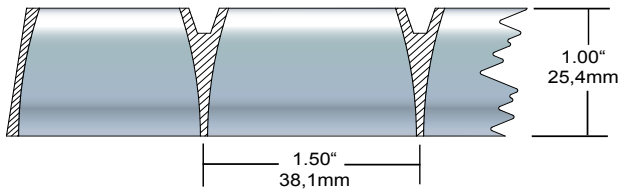

PARASQUARE® 2

MEDIUM CELL LOW GLARE PARABOLIC LOUVER

P2® is the industry standard 1-1/2" x 1-1/2" x 1" (38 x 38 x 25,4mm) injection molded plastic parabolic louver. This internationally accepted product satisfies the demands of both efficiency and luminance control. Molded in a number of configurations P2 is adaptable to a wide range applications. P2 is an important option when a medium scale plastic parabolic louver is required.

CEILING STYLE

1-1/2" X 1-1/2" X 1" 38 x 38 x 25,4mm

STYLE 1

FIXTURE STYLE 4 & 4X

1-1/2" X 1-1/2" X 1" 38 x 38 x 25,4mm

The fixture style parts include an integral flange that may be used full size or trimmed to achieve lesser overall dimensions. The style 4X is molded to a generic size that fits many fixtures without trimming. Other sizes can be fabricated. Call for details.