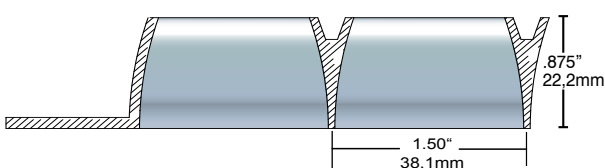

STYLE 4 - 1X4

Product offering and specifications subject to change without notice.