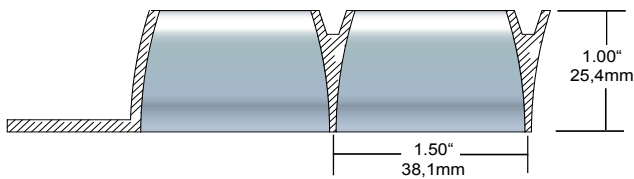

STYLE 4 and 4X