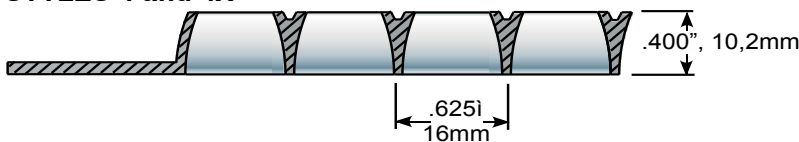

STYLES 4 and 4X

Product offering and specifications subject to change without notice.