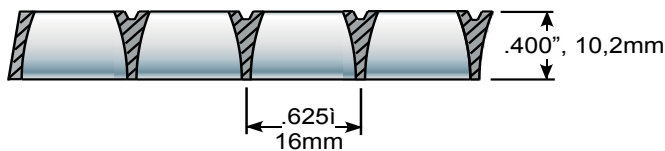

PARASQUARE® 1

SMALL CELL LOW GLARE PARABOLIC LOUVER

P1® is the internationally recognized industry standard small cell injection molded plastic parabolic louver. The nominal 5/8" x 5/8" x 7/16" (16 x 16 x 10,2mm) cell size provides luminances that conform to important major standards. P1 is available in molded configurations that are readily adapted to the widest range of applications and dimensional modules.

CEILING STYLE

5/8" X 5/8" X .400"

16 x 16 x 10,2mm

*ESP: 9/16" X 9/16" X .400"

14,3 x 14,3 x 10,2mm

STYLE 1

STYLE 1 - ESP*

STYLE 2

FIXTURE STYLE

The fixture style parts include an integral flange that may be used full size or trimmed to achieve lesser overall dimensions. The style 4X is molded to a generic size that fits many fixtures without trimming. Other sizes can be fabricated. Call for details.