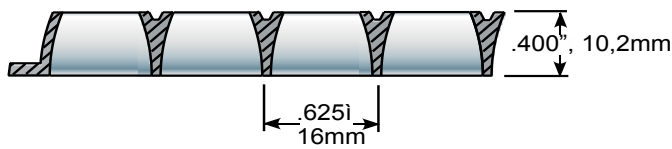

PARASQUARE® 1

SMALL CELL LOW GLARE PARABOLIC LOUVER

P1® is the internationally recognized industry standard small cell injection molded plastic parabolic louver. The nominal 5/8" x 5/8" x 7/16" (16 x 16 x 10,2mm) cell size provides luminances that conform to important major standards. P1 is available in molded configurations that are readily adapted to the widest range of applications and dimensional modules.

CEILING STYLE

5/8" X 5/8" X .400"

16 x 16 x 10,2mm

*ESP: 9/16" X 9/16" X .400"

14,3 x 14,3 x 10,2mm

STYLE 1

STYLE 1 - ESP*

STYLE 2

FIXTURE STYLE

The fixture style parts include an integral flange that may be used full size or trimmed to achieve lesser overall dimensions. The style 4X is molded to a generic size that fits many fixtures without trimming. Other sizes can be fabricated. Call for details.