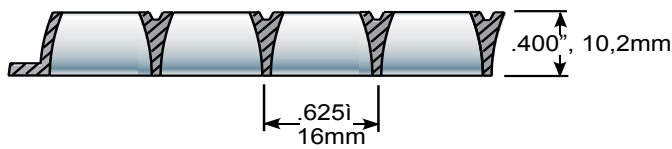

STYLE 2

FIXTURE STYLE

The fixture style parts include an integral flange that may be used full size or trimmed to achieve lesser overall dimensions. The style 4X is molded to a generic size that fits many fixtures without trimming. Other sizes can be fabricated. Call for details.

4 and 4X : 5/8" X 5/8" X .400" 16 x 16 x 10,2mm