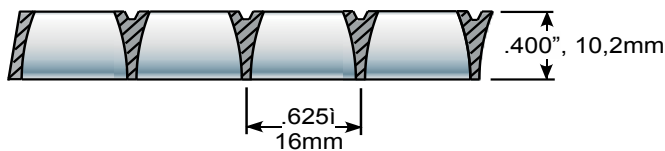

PARASQUARE® 1

SMALL CELL LOW GLARE PARABOLIC LOUVER

P1® is the internationally recognized industry standard small cell injection molded plastic parabolic louver. The nominal 5/8" x 5/8" x 7/16" (16 x 16 x 10,2mm) cell size provides luminances that conform to important major standards. P1 is available in molded configurations that are readily adapted to the widest range of applications and dimensional modules.

CEILING STYLE

5/8" X 5/8" X .400"

16 x 16 x 10,2mm

*ESP: 9/16" X 9/16" X .400"

14,3 x 14,3 x 10,2mm

STYLE 1

STYLE 1 - ESP*

STYLE 2

FIXTURE STYLE

The fixture style parts include an integral flange that may be used full size or trimmed to achieve lesser overall dimensions. The style 4X is molded to a generic size that fits many fixtures without trimming. Other sizes can be fabricated. Call for details.

4 and 4X : 5/8" X 5/8" X .400" 16 x 16 x 10,2mm

STYLES 4 and 4X

Product offering and specifications subject to change without notice.