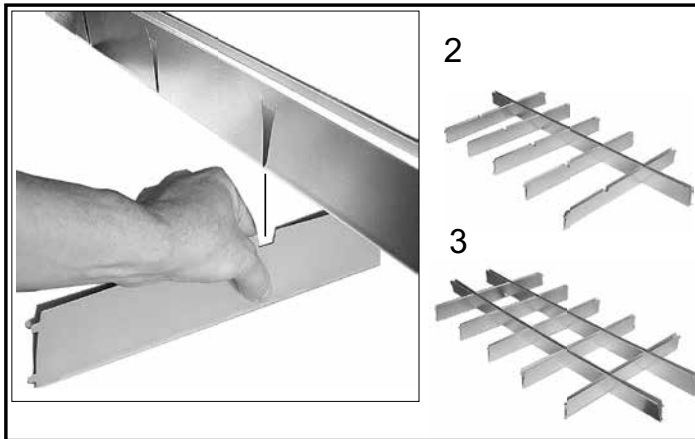

# L30 PARABOLIC ALUMINUM LOUVER

Lumiflux™ 30 is a highly versatile nominal 3"/76,2mm parabolic aluminum louver that is suited to ceiling and luminaire applications. The precisely formed blades direct the light to the zones where it is most needed. Variable configurations and blade spacing offer the optimum light control for each installation. This large scale louver is available in sizes up to 63" (1600mm) square when flanged.

These parts are available in a Specular and Semi-specular anodized or high reflective White finish.

Component parts include:

- Cross Blades
- Longitudinal Blades
- Hinges
- Flanges
- Latches
- Latch Flanges

NOMINAL SIZE	TOTAL NUMBER OF CELLS	NUMBER OF CELLS: WIDTH	NUMBER OF CELLS: LENGTH
2X2	9	3	3
2X2	16	4	4
2X4	12	2	6
2X4	18	3	6
2X4	32	4	8

Parts for other fixture manufacturers are available. Please contact SLP for details.  
 ALL PARTS LISTED ARE MADE TO ORDER AND SET UP CHARGES MAY APPLY