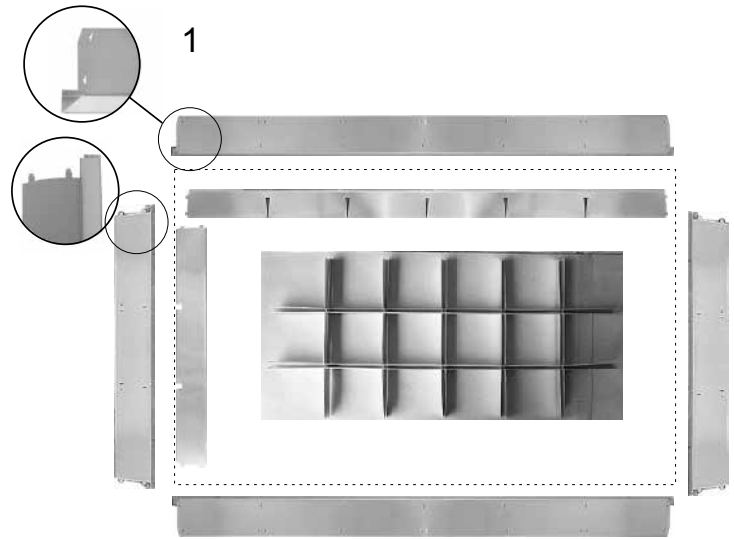

# L30 PARABOLIC ALUMINUM LOUVER

Lumiflux™ 30 is a highly versatile nominal 3"/76,2mm parabolic aluminum louver that is suited to ceiling and luminaire applications. The precisely formed blades direct the light to the zones where it is most needed. Variable configurations and blade spacing offer the optimum light control for each installation. This large scale louver is available in sizes up to 63" (1600mm) square when flanged.

These parts are available in a Specular and Semi-specular anodized or high reflective White finish.

Component parts include:

- Cross Blades
- Longitudinal Blades
- Hinges
- Flanges
- Latches
- Latch Flanges

NOMINAL SIZE	TOTAL NUMBER OF CELLS	NUMBER OF CELLS: WIDTH	NUMBER OF CELLS: LENGTH
2X2	9	3	3
2X2	16	4	4
2X4	12	2	6
2X4	18	3	6
2X4	32	4	8

Parts for other fixture manufacturers are available. Please contact SLP for details.  
 ALL PARTS LISTED ARE MADE TO ORDER AND SET UP CHARGES MAY APPLY