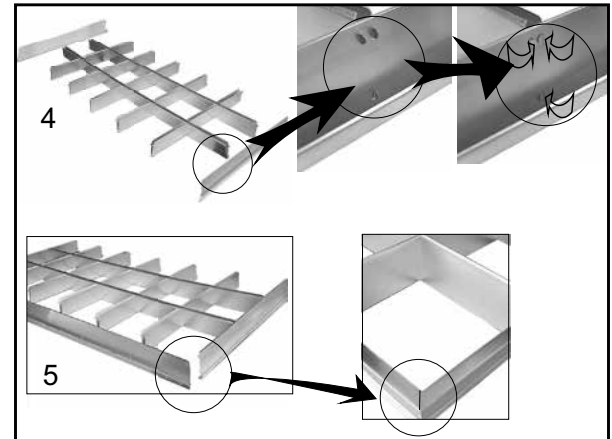

# L30 PARABOLIC ALUMINUM LOUVER

Lumiflux™ 30 is a highly versatile nominal 3"/76,2mm parabolic aluminum louver that is suited to ceiling and luminaire applications. The precisely formed blades direct the light to the zones where it is most needed. Variable configurations and blade spacing offer the optimum light control for each installation. This large scale louver is available in sizes up to 63" (1600mm) square when flanged.

These parts are available in a Specular and Semi-specular anodized or high reflective White finish.

Component parts include:

- Cross Blades
- Longitudinal Blades
- Hinges
- Flanges
- Latches
- Latch Flanges

NOMINAL SIZE	TOTAL NUMBER OF CELLS	NUMBER OF CELLS: WIDTH	NUMBER OF CELLS: LENGTH
2X2	9	3	3
2X2	16	4	4
2X4	12	2	6
2X4	18	3	6
2X4	32	4	8

Parts for other fixture manufacturers are available. Please contact SLP for details.  
 ALL PARTS LISTED ARE MADE TO ORDER AND SET UP CHARGES MAY APPLY