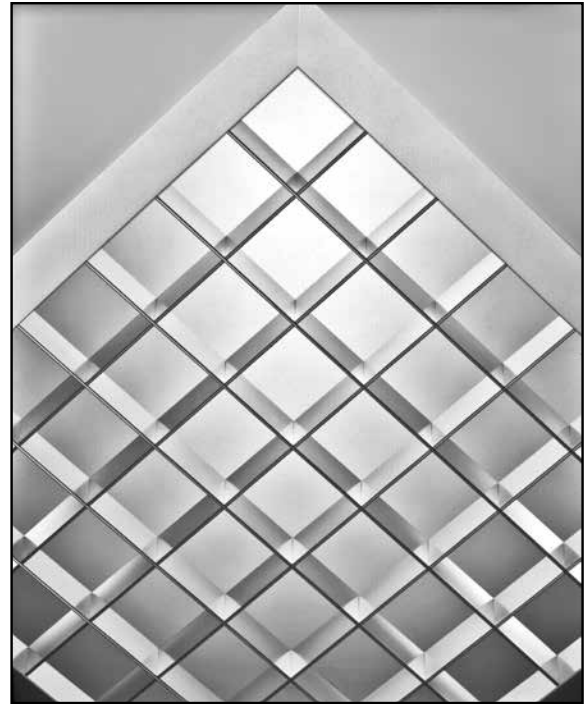

L14 PARABOLIC ALUMINUM LOUVER

1.4"/35mm DEEP: TRIMMABLE FLANGES

Lumiflux™ L14 is the industry standard 1.4" (35mm) deep parabolic aluminum louver. It is available from stock with a trimmable flange that provides a wide range of finished sizes. L14 is designed to fit most luminaires and is available in the cell configurations that satisfy typical applications. L14 louvers are regularly manufactured with special perimeter details to adapt to other requirements.

Number of Cells	18	78	105
Nominal cell Size	6.50" 165.1mm	3.25" 82.55mm	2.75" 69.85mm

L14 ALUMINUM LOUVER	NUMBER OF CELLS	CELL CONFIGURATION	2 X 4 ID=19.25" X 43.25" OD=22.50" X 46.50" 603 X 1881mm 10 PCS/CTN
LI SEMI-SPECULAR	18	3X6	*L14-24-18-LC
LI SEMI-SPECULAR	78	6X13	*L14-24-78-LC
LI SEMI-SPECULAR	105	7X15	*L14-24-105-LC
			2 X 2 ID=19.25" X 19.25" OD=22.50" X 22.50" 572 X 572mm 20 PCS/CTN
LI SEMI-SPECULAR	9	3X3	*L14-22-9-LC
LI SEMI-SPECULAR	36	6X6	*L14-22-36-LC
LI SEMI-SPECULAR	49	7X7	*L14-22-49-LC