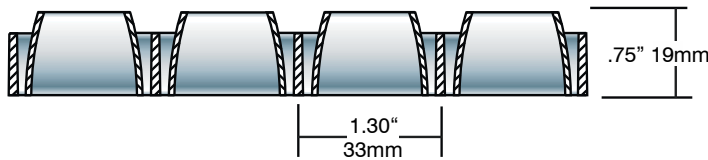

## DECORATIVE CIRCLE WITHIN A SQUARE LOW GLARE LOUVER

Decorona™ 33 and 50 offer the original “circle within a square motif” that has been copied but never equaled. This marriage of geometric forms produces a pleasing array of contrasting luminances and surfaces. The parabolic cone’s completely uniform low brightness cut-off is set off by the square cell’s slightly elevated reflections. This European designed metric size product is now manufactured in North America for the world market.

### DECORONA 50

<b>DECORONA 33™</b> CEILING STYLE	<b>2 X 4</b> 23-5/8" X 47-5/16" 600 X 1200mm 7 PCS/CTN: 75 LBS/ 20kg	<b>2 X 2</b> 23-5/8" X 23-5/8" 600 X 600mm 14 PCS/CTN: 45 LBS/ 20kg	<b>1 X 4</b> 11-3/4" x 47-5/16" 30 x 1200mm 14 PCS/CTN: 45 LBS/ 20kg
<b>STYRENE</b>			
SPECULAR SILVER	D33-24	D33-22	D33-14
SILVER PERMALUX	D33-24-P	D33-22-P	D33-14-P
SILVER / BLACK	D33-24-SB	D33-22-SB	D33-14-SB
SPECULAR GOLD	D33-24-G	D33-22-G	D33-14-G
<b>DECORONA 50™</b> CEILING STYLE	<b>2 X 4</b> 23-5/8" X 47-3/8" 600 X 1200mm 5 PCS/CTN: 54 LBS/ 24,5kg	<b>2 X 2</b> 23-5/8" X 23-5/8" 600 X 600mm 10 PCS/CTN: 32 LBS/ 14,58kg	<b>1 X 4</b> 11-3/4" x 47-3/8" 30 x 1200mm 10 PCS/CTN: 32 LBS/ 14,58kg
<b>STYRENE</b>			
SPECULAR SILVER	D50-24	D50-22	D50-14
SILVER PERMALUX	D50-24-P	D50-22-P	D50-14-P
SILVER / BLACK	D50-24-SB	D50-22-SB	D50-14-SB