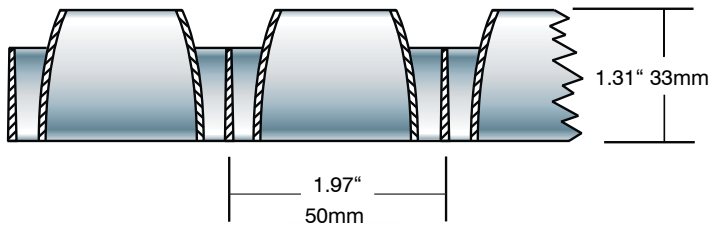

## DECORATIVE CIRCLE WITHIN A SQUARE LOW GLARE LOUVER

Decorona™ 33 and 50 offer the original “circle within a square motif” that has been copied but never equaled. This marriage of geometric forms produces a pleasing array of contrasting luminances and surfaces. The parabolic cone’s completely uniform low brightness cut-off is set off by the square cell’s slightly elevated reflections. This European designed metric size product is now manufactured in North America for the world market.

### DECORONA 50

<b>DECORONA 33™</b> CEILING STYLE	<b>2 X 4</b> 23-5/8" X 47-5/16" 600 X 1200mm 7 PCS/CTN: 75 LBS/ 20kg	<b>2 X 2</b> 23-5/8" X 23-5/8" 600 X 600mm 14 PCS/CTN: 45 LBS/ 20kg	<b>1 X 4</b> 11-3/4" x 47-5/16" 30 x 1200mm 14 PCS/CTN: 45 LBS/ 20kg
<b>STYRENE</b>			
SPECULAR SILVER	D33-24	D33-22	D33-14
SILVER PERMALUX	D33-24-P	D33-22-P	D33-14-P
SILVER / BLACK	D33-24-SB	D33-22-SB	D33-14-SB
SPECULAR GOLD	D33-24-G	D33-22-G	D33-14-G
<b>DECORONA 50™</b> CEILING STYLE	<b>2 X 4</b> 23-5/8" X 47-3/8" 600 X 1200mm 5 PCS/CTN: 54 LBS/ 24,5kg	<b>2 X 2</b> 23-5/8" X 23-5/8" 600 X 600mm 10 PCS/CTN: 32 LBS/ 14,58kg	<b>1 X 4</b> 11-3/4" x 47-3/8" 30 x 1200mm 10 PCS/CTN: 32 LBS/ 14,58kg
<b>STYRENE</b>			
SPECULAR SILVER	D50-24	D50-22	D50-14
SILVER PERMALUX	D50-24-P	D50-22-P	D50-14-P
SILVER / BLACK	D50-24-SB	D50-22-SB	D50-14-SB