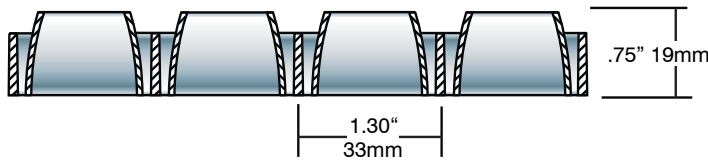

## DECORATIVE CIRCLE WITHIN A SQUARE LOW GLARE LOUVER

Decorona™ 33 and 50 offer the original “circle within a square motif” that has been copied but never equaled. This marriage of geometric forms produces a pleasing array of contrasting luminances and surfaces. The parabolic cone’s completely uniform low brightness cut-off is set off by the square cell’s slightly elevated reflections. This European designed metric size product is now manufactured in North America for the world market.

### DECORONA 50

<b>DECORONA 33™</b> CEILING STYLE	<b>2 X 4</b> 23-5/8" X 47-5/16" 600 X 1200mm 7 PCS/CTN: 75 LBS/ 20kg	<b>2 X 2</b> 23-5/8" X 23-5/8" 600 X 600mm 14 PCS/CTN: 45 LBS/ 20kg	<b>1 X 4</b> 11-3/4" x 47-5/16" 30 x 1200mm 14 PCS/CTN: 45 LBS/ 20kg
<b>STYRENE</b>			
SPECULAR SILVER	D33-24	D33-22	D33-14
SILVER PERMALUX	D33-24-P	D33-22-P	D33-14-P
SILVER / BLACK	D33-24-SB	D33-22-SB	D33-14-SB
SPECULAR GOLD	D33-24-G	D33-22-G	D33-14-G
<b>DECORONA 50™</b> CEILING STYLE	<b>2 X 4</b> 23-5/8" X 47-3/8" 600 X 1200mm 5 PCS/CTN: 54 LBS/ 24,5kg	<b>2 X 2</b> 23-5/8" X 23-5/8" 600 X 600mm 10 PCS/CTN: 32 LBS/ 14,58kg	<b>1 X 4</b> 11-3/4" x 47-3/8" 30 x 1200mm 10 PCS/CTN: 32 LBS/ 14,58kg
<b>STYRENE</b>			
SPECULAR SILVER	D50-24	D50-22	D50-14
SILVER PERMALUX	D50-24-P	D50-22-P	D50-14-P
SILVER / BLACK	D50-24-SB	D50-22-SB	D50-14-SB
SPECULAR GOLD	D50-24-G	D50-22-G	D50-14-G