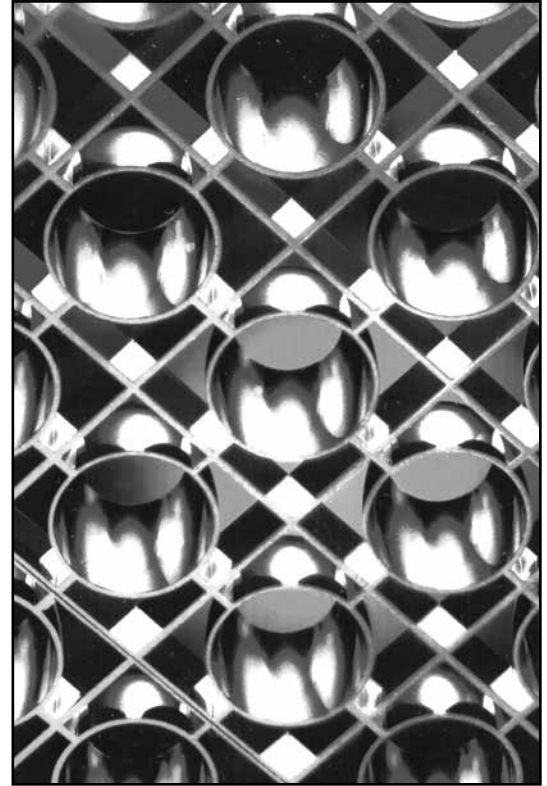

DECORONA 50

DECORONA 33™ CEILING STYLE	2 X 4 23-5/8" X 47-5/16" 600 X 1200mm 7 PCS/CTN: 75 LBS/ 20kg	2 X 2 23-5/8" X 23-5/8" 600 X 600mm 14 PCS/CTN: 45 LBS/ 20kg	1 X 4 11-3/4" x 47-5/16" 30 x 1200mm 14 PCS/CTN: 45 LBS/ 20kg
STYRENE			
SPECULAR SILVER	D33-24	D33-22	D33-14
SILVER PERMALUX	D33-24-P	D33-22-P	D33-14-P
SILVER / BLACK	D33-24-SB	D33-22-SB	D33-14-SB
SPECULAR GOLD	D33-24-G	D33-22-G	D33-14-G
DECORONA 50™ CEILING STYLE	2 X 4 23-5/8" X 47-3/8" 600 X 1200mm 5 PCS/CTN: 54 LBS/ 24,5kg	2 X 2 23-5/8" X 23-5/8" 600 X 600mm 10 PCS/CTN: 32 LBS/ 14,58kg	1 X 4 11-3/4" x 47-3/8" 30 x 1200mm 10 PCS/CTN: 32 LBS/ 14,58kg
STYRENE			
SPECULAR SILVER	D50-24	D50-22	D50-14
SILVER PERMALUX	D50-24-P	D50-22-P	D50-14-P
SILVER / BLACK	D50-24-SB	D50-22-SB	D50-14-SB
SPECULAR GOLD	D50-24-G	D50-22-G	D50-14-G

Product offering and specifications subject to change without notice.