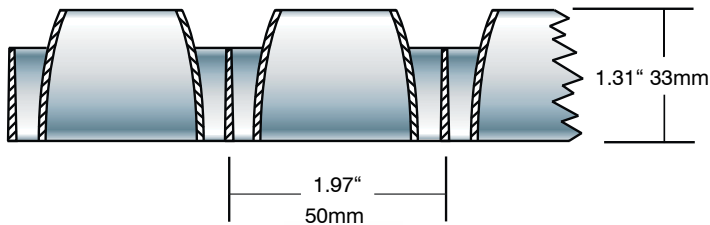

## DECORATIVE CIRCLE WITHIN A SQUARE LOW GLARE LOUVER

Decorona™ 33 and 50 offer the original “circle within a square motif” that has been copied but never equaled. This marriage of geometric forms produces a pleasing array of contrasting luminances and surfaces. The parabolic cone’s completely uniform low brightness cut-off is set off by the square cell’s slightly elevated reflections. This European designed metric size product is now manufactured in North America for the world market.

### DECORONA 50

<b>DECORONA 33™</b> CEILING STYLE	<b>2 X 4</b> 23-5/8" X 47-5/16" 600 X 1200mm 7 PCS/CTN: 75 LBS/ 20kg	<b>2 X 2</b> 23-5/8" X 23-5/8" 600 X 600mm 14 PCS/CTN: 45 LBS/ 20kg	<b>1 X 4</b> 11-3/4" x 47-5/16" 30 x 1200mm 14 PCS/CTN: 45 LBS/ 20kg
<b>STYRENE</b>			
SPECULAR SILVER	D33-24	D33-22	D33-14
SILVER PERMALUX	D33-24-P	D33-22-P	D33-14-P
SILVER / BLACK	D33-24-SB	D33-22-SB	D33-14-SB
SPECULAR GOLD	D33-24-G	D33-22-G	D33-14-G
<b>DECORONA 50™</b> CEILING STYLE	<b>2 X 4</b> 23-5/8" X 47-3/8" 600 X 1200mm 5 PCS/CTN: 54 LBS/ 24,5kg	<b>2 X 2</b> 23-5/8" X 23-5/8" 600 X 600mm 10 PCS/CTN: 32 LBS/ 14,58kg	<b>1 X 4</b> 11-3/4" x 47-3/8" 30 x 1200mm 10 PCS/CTN: 32 LBS/ 14,58kg
<b>STYRENE</b>			
SPECULAR SILVER	D50-24	D50-22	D50-14
SILVER PERMALUX	D50-24-P	D50-22-P	D50-14-P
SILVER / BLACK	D50-24-SB	D50-22-SB	D50-14-SB
SPECULAR GOLD	D50-24-G	D50-22-G	D50-14-G