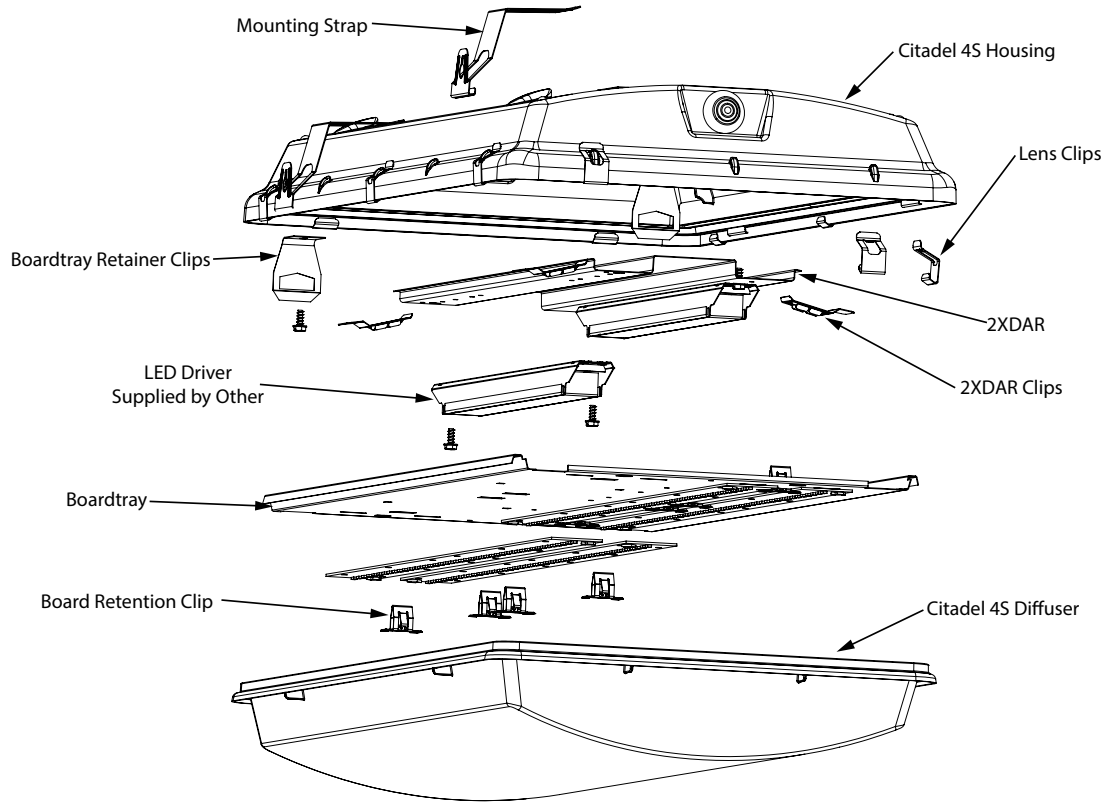

- Compact Size
 - 26.6" Long, 14.5" Wide, 5.8" Deep
- Designed for complete compatibility with LEDs
- Poured in place gasket & latches seal the enclosures from hostile environments
- Familiar Economical Mounting Options Plus More
- Flat Board Trays for use with
 - Typical **0.95" or 1.60" Boards**
 - Lances Keeps Boards From Slipping Out of Position
 - Captive tray operates from either side
- New Lens Clips (Patent Pending)

CERTIFICATIONS

- UL Wet Location
- UL evaluated for 25° & 40° C ambient temperatures
- NSF International
- IP65, IP66, IP67
- IP69
- Nema 4X
- RoHS
- Patented
- SLP Guardian Seal
- DLC QPL
- PSI 1500

Product offering and specifications subject to change without notice.

SLP LIGHTING
 www.splighting.com

V09082017

1400 S. Old Highway 141
 Fenton, MO 63026
 636-600-4084

CITADEL 4S LED

ASSEMBLY GUIDE:

COMPONENT	STANDARD MATERIAL	PIECES REQUIRED PER ASSEMBLY	AVAILABLE OPTIONS
HOUSING	UL RATED: 5VA (f1) FRP	1	NA
DRIVER ATTACHMENT RAIL	SHEET METAL	1	NA
DRIVER ATTACHMENT RAIL CLIPS		4 - BASIC DRIVERS 6 - FOR PENDANT MOUNT	NA
DIFFUSER	POLYCARBONATE OR IMPACT RESISTANT ACRYLIC (f1) MATERIAL	1	OPTICALLY CLEAR OR FR50 FROSTED
BOARDTRAY	SHEET METAL CRS: MIN 87% REFLECTANCE	1	4R / .095, .160
RETAINER CLIP	316 STAINLESS STEEL	4	NA
RETAINER CLIP SCREW	STEEL ZINC PLATED	4	NA
BOARDTRAY RETENTION CLIPS	METAL WHITE	8	NA
DRIVER TRAY (OPTIONAL)	SHEET METAL	1	L-SHAPE FOR 1 / U-SHAPE FOR 2
UNIVERSAL GEARTRAY SCREW *CT-SCRW-UGT		2 PER DRIVER	
GEARTRAY SAFETY TETHER	STAINLESS STEEL	2	NA
LENS CLIPS	316 STAINLESS	IP Rating Design Intent: IP65, IP66, IP69 - 10 clips IP67 - 16 clips*	316 SS CAPTIVE LATCHES WHITE CAPTIVE LATCH
ENDPLUG	BULK	1	NA
MOUNTING STRAP	316 STAINLESS STEEL	4	NA
MOUNTING OPTIONS		2	V-HOOK, FLEXIBLE CEILING MOUNT, RIGID MOUNTING BEAM, PENDANT, CABLE (PROVIDED BY OTHERS)
GROUND WIRE		1	NA